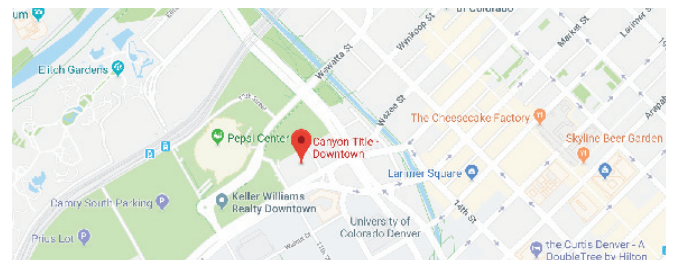

Closing in our office? Here's how to find us:

DENVER TECH CENTER

8055 E Tufts Ave, Suite 740
Denver, CO 80237

Parking is available on the west and east sides of the Stanford Place building. We are on the 7th floor.

DOWNTOWN DENVER

1127 Auraria Parkway, Suite 101
Denver, CO 80204

Parking is directly behind the building, labeled Canyon Title facing the Pepsi Center. The spots are tandem parking - feel free to park behind another vehicle.

WESTMINSTER

2861 W 120th Ave, Suite 210
Westminster, CO 80234

Parking is available in the large lot in front of the building. Enter through the West Office Entrance (left of Trufit). We are on the 2nd floor, to the right.